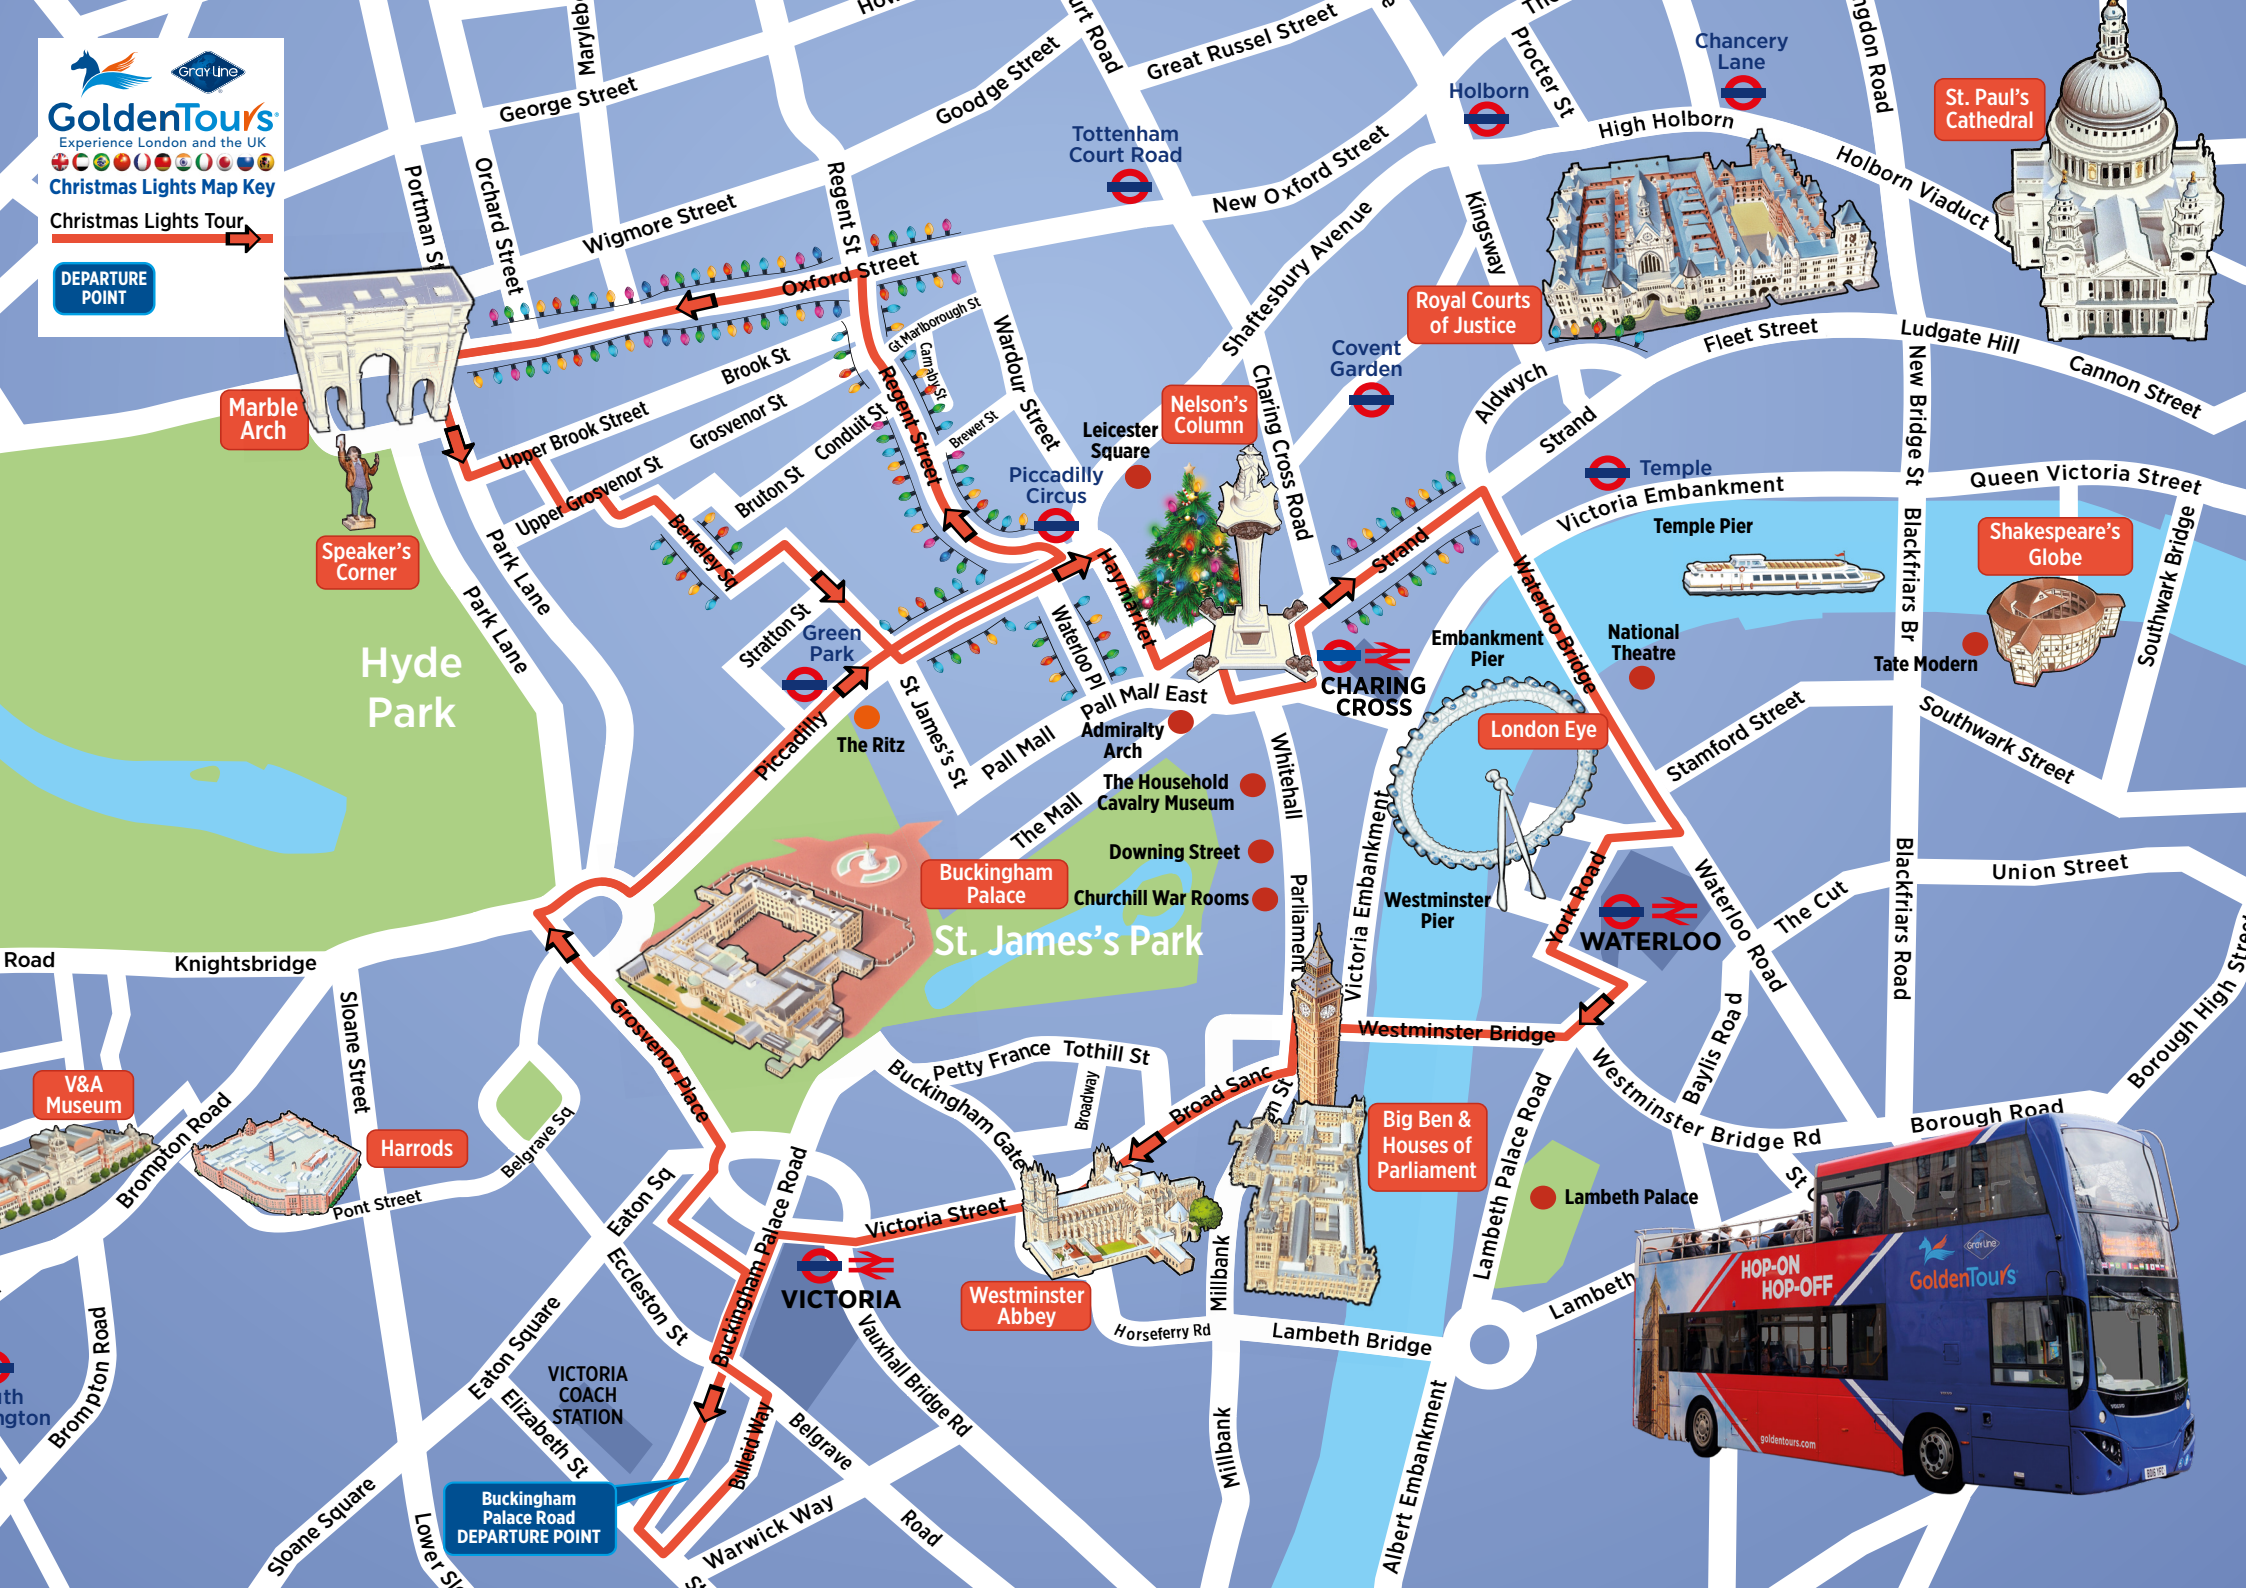

GoldenTours
 Experience London and the UK
 Christmas Lights Map Key
 Christmas Lights Tour

DEPARTURE POINT

Hyde Park

V&A Museum

Harrods

Buckingham Palace Road DEPARTURE POINT

St. James's Park

Westminster Abbey

Royal Courts of Justice

Nelson's Column

London Eye

St. Paul's Cathedral

Shakespeare's Globe